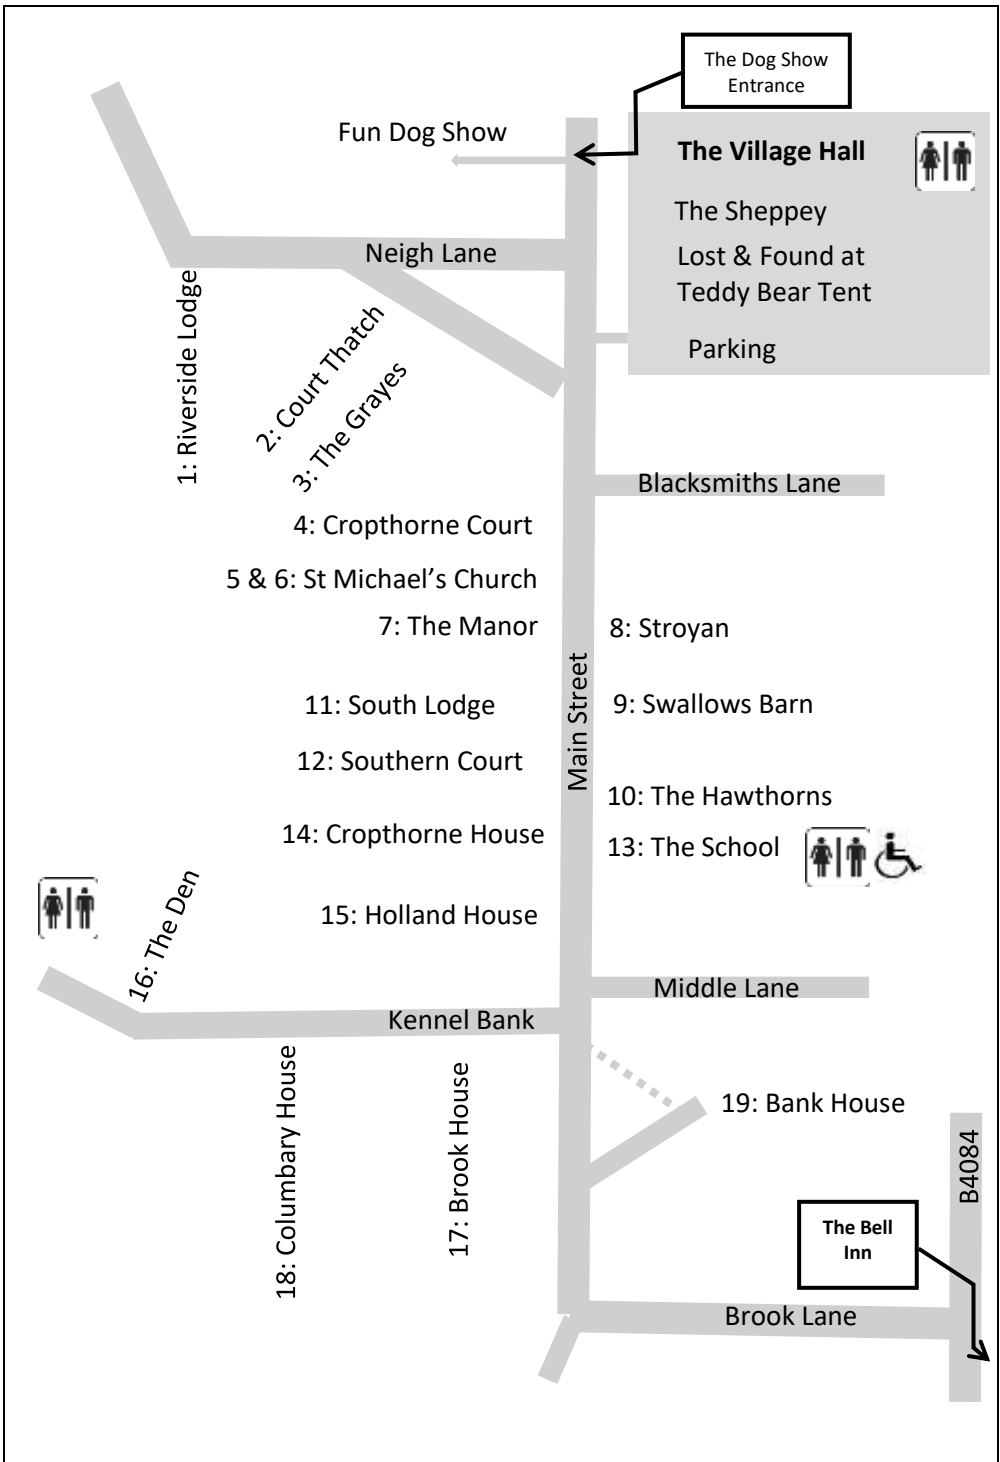

Wal Warmington Jazz band– The Den, Holland House 1.00 to 3.00pm

**RAFFLE DRAW – 4.30PM ON THE SHEPPEY**

The Dog Show Entrance

Fun Dog Show

**The Village Hall**

The Sheppey  
Lost & Found at  
Teddy Bear Tent  
Parking

1: Riverside Lodge

2: Court Thatch

3: The Grayses

4: Crophorne Court

5 & 6: St Michael's Church

7: The Manor

8: Stroyan

11: South Lodge

9: Swallows Barn

12: Southern Court

10: The Hawthorns

14: Crophorne House

13: The School

15: Holland House

16: The Den

Main Street

Middle Lane

Kennel Bank

19: Bank House

18: Columbarry House

17: Brook House

**The Bell Inn**

B4084

Brook Lane